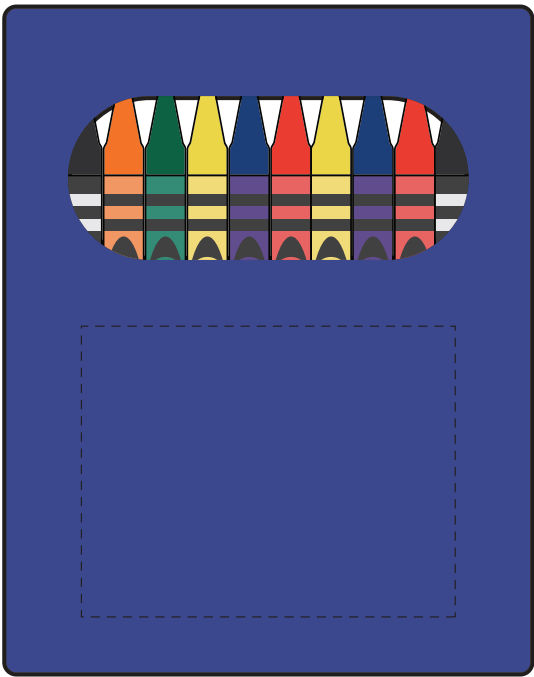

# SilkScreen or digibrite

F.P.O.

COMPOSITE  
NOT ACTUAL SIZE

**PLEASE NOTE**

**Suggested Imprint Color On Blue, Green, Orange, Purple, Red and Yellow Paper Boxes is White.**

**Dashed Line For Imprint Area Only, Will Not Print.**

1" 0.5" 0"	Artist/Date:	Item # : 10171	Proofing:
	Order #:	Imprint Size : 2 1/4 " W x 1 3/4 " H	
	Ship Date:	Imprint Type : silk screen or digibrite	
	Imprint Color:		
	Item Color:		